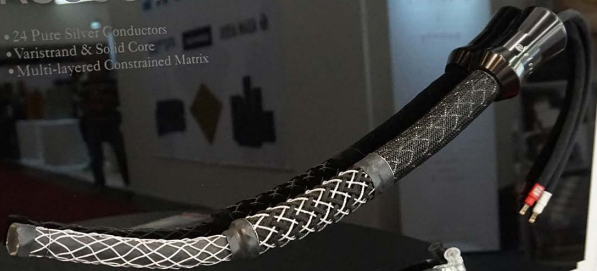

SPEAKER CABLE

INTERCONNECT

BASE

KS6068

- 24 Pure Silver Conductors
- Varistrand & Solid Core
- Multi-layered Constrained Matrix

KS9068

DUAL MONO HEADPHONE AMP/PRE-AMP GS-X mk2

PRE-AMP
ON
OFF